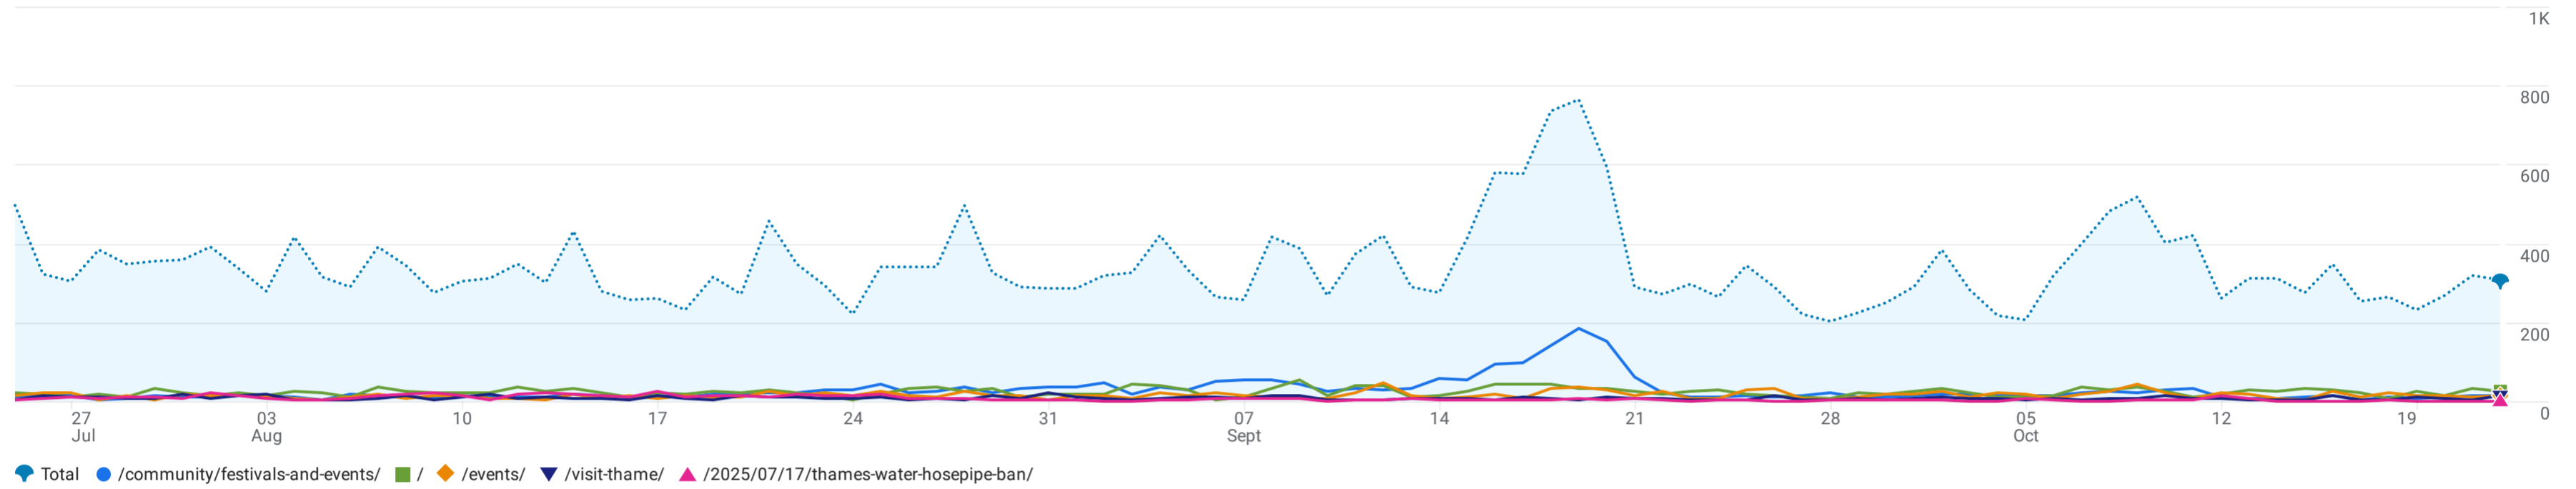

All Users Add comparison

Last 90 days 25 Jul - 22 Oct 2025

Pages and screens: Page path and screen class

Add filter

Views by Page path and screen class over time

Plot rows Search... Rows per page: 10 Go to: 1 1-10 of 1370

<input type="checkbox"/>	Page path and screen class	Views	Active users	Views per active user	Average engagement time per active user	Event count	Key events	Total revenue
<input checked="" type="checkbox"/>	Total	30,703 100% of total	12,268 100% of total	2.50 Avg 0%	53s Avg 0%	89,097 100% of total	0.00 (-)	\$0.00
<input checked="" type="checkbox"/>	1 /community/festivals-and-events/	2,451 (7.98%)	1,721 (14.03%)	1.42	21s	7,156 (8.03%)	0.00 (-)	\$0.00 (-)
<input checked="" type="checkbox"/>	2 /	2,116 (6.89%)	892 (7.27%)	2.37	33s	5,895 (6.62%)	0.00 (-)	\$0.00 (-)
<input checked="" type="checkbox"/>	3 /events/	1,399 (4.56%)	667 (5.44%)	2.10	37s	3,746 (4.2%)	0.00 (-)	\$0.00 (-)
<input checked="" type="checkbox"/>	4 /visit-thame/	745 (2.43%)	445 (3.63%)	1.67	35s	2,291 (2.57%)	0.00 (-)	\$0.00 (-)
<input checked="" type="checkbox"/>	5 /2025/07/17/thames-water-hosepipe-ban/	609 (1.98%)	528 (4.3%)	1.15	11s	2,206 (2.48%)	0.00 (-)	\$0.00 (-)
<input type="checkbox"/>	6 /visit-thame/a-market-town/	607 (1.98%)	427 (3.48%)	1.42	37s	1,983 (2.23%)	0.00 (-)	\$0.00 (-)
<input type="checkbox"/>	7 /visit-thame/getting-here/	595 (1.94%)	394 (3.21%)	1.51	33s	1,786 (2%)	0.00 (-)	\$0.00 (-)
<input type="checkbox"/>	8 /2025/09/11/thames-september-fair-what-you-need-to-know/	573 (1.87%)	393 (3.2%)	1.46	33s	1,672 (1.88%)	0.00 (-)	\$0.00 (-)
<input type="checkbox"/>	9 /visit-thame/things-to-do/	573 (1.87%)	457 (3.73%)	1.25	38s	1,973 (2.21%)	0.00 (-)	\$0.00 (-)
<input type="checkbox"/>	10 /community/september-street-fair/	520 (1.69%)	362 (2.95%)	1.44	14s	1,436 (1.61%)	0.00 (-)	\$0.00 (-)