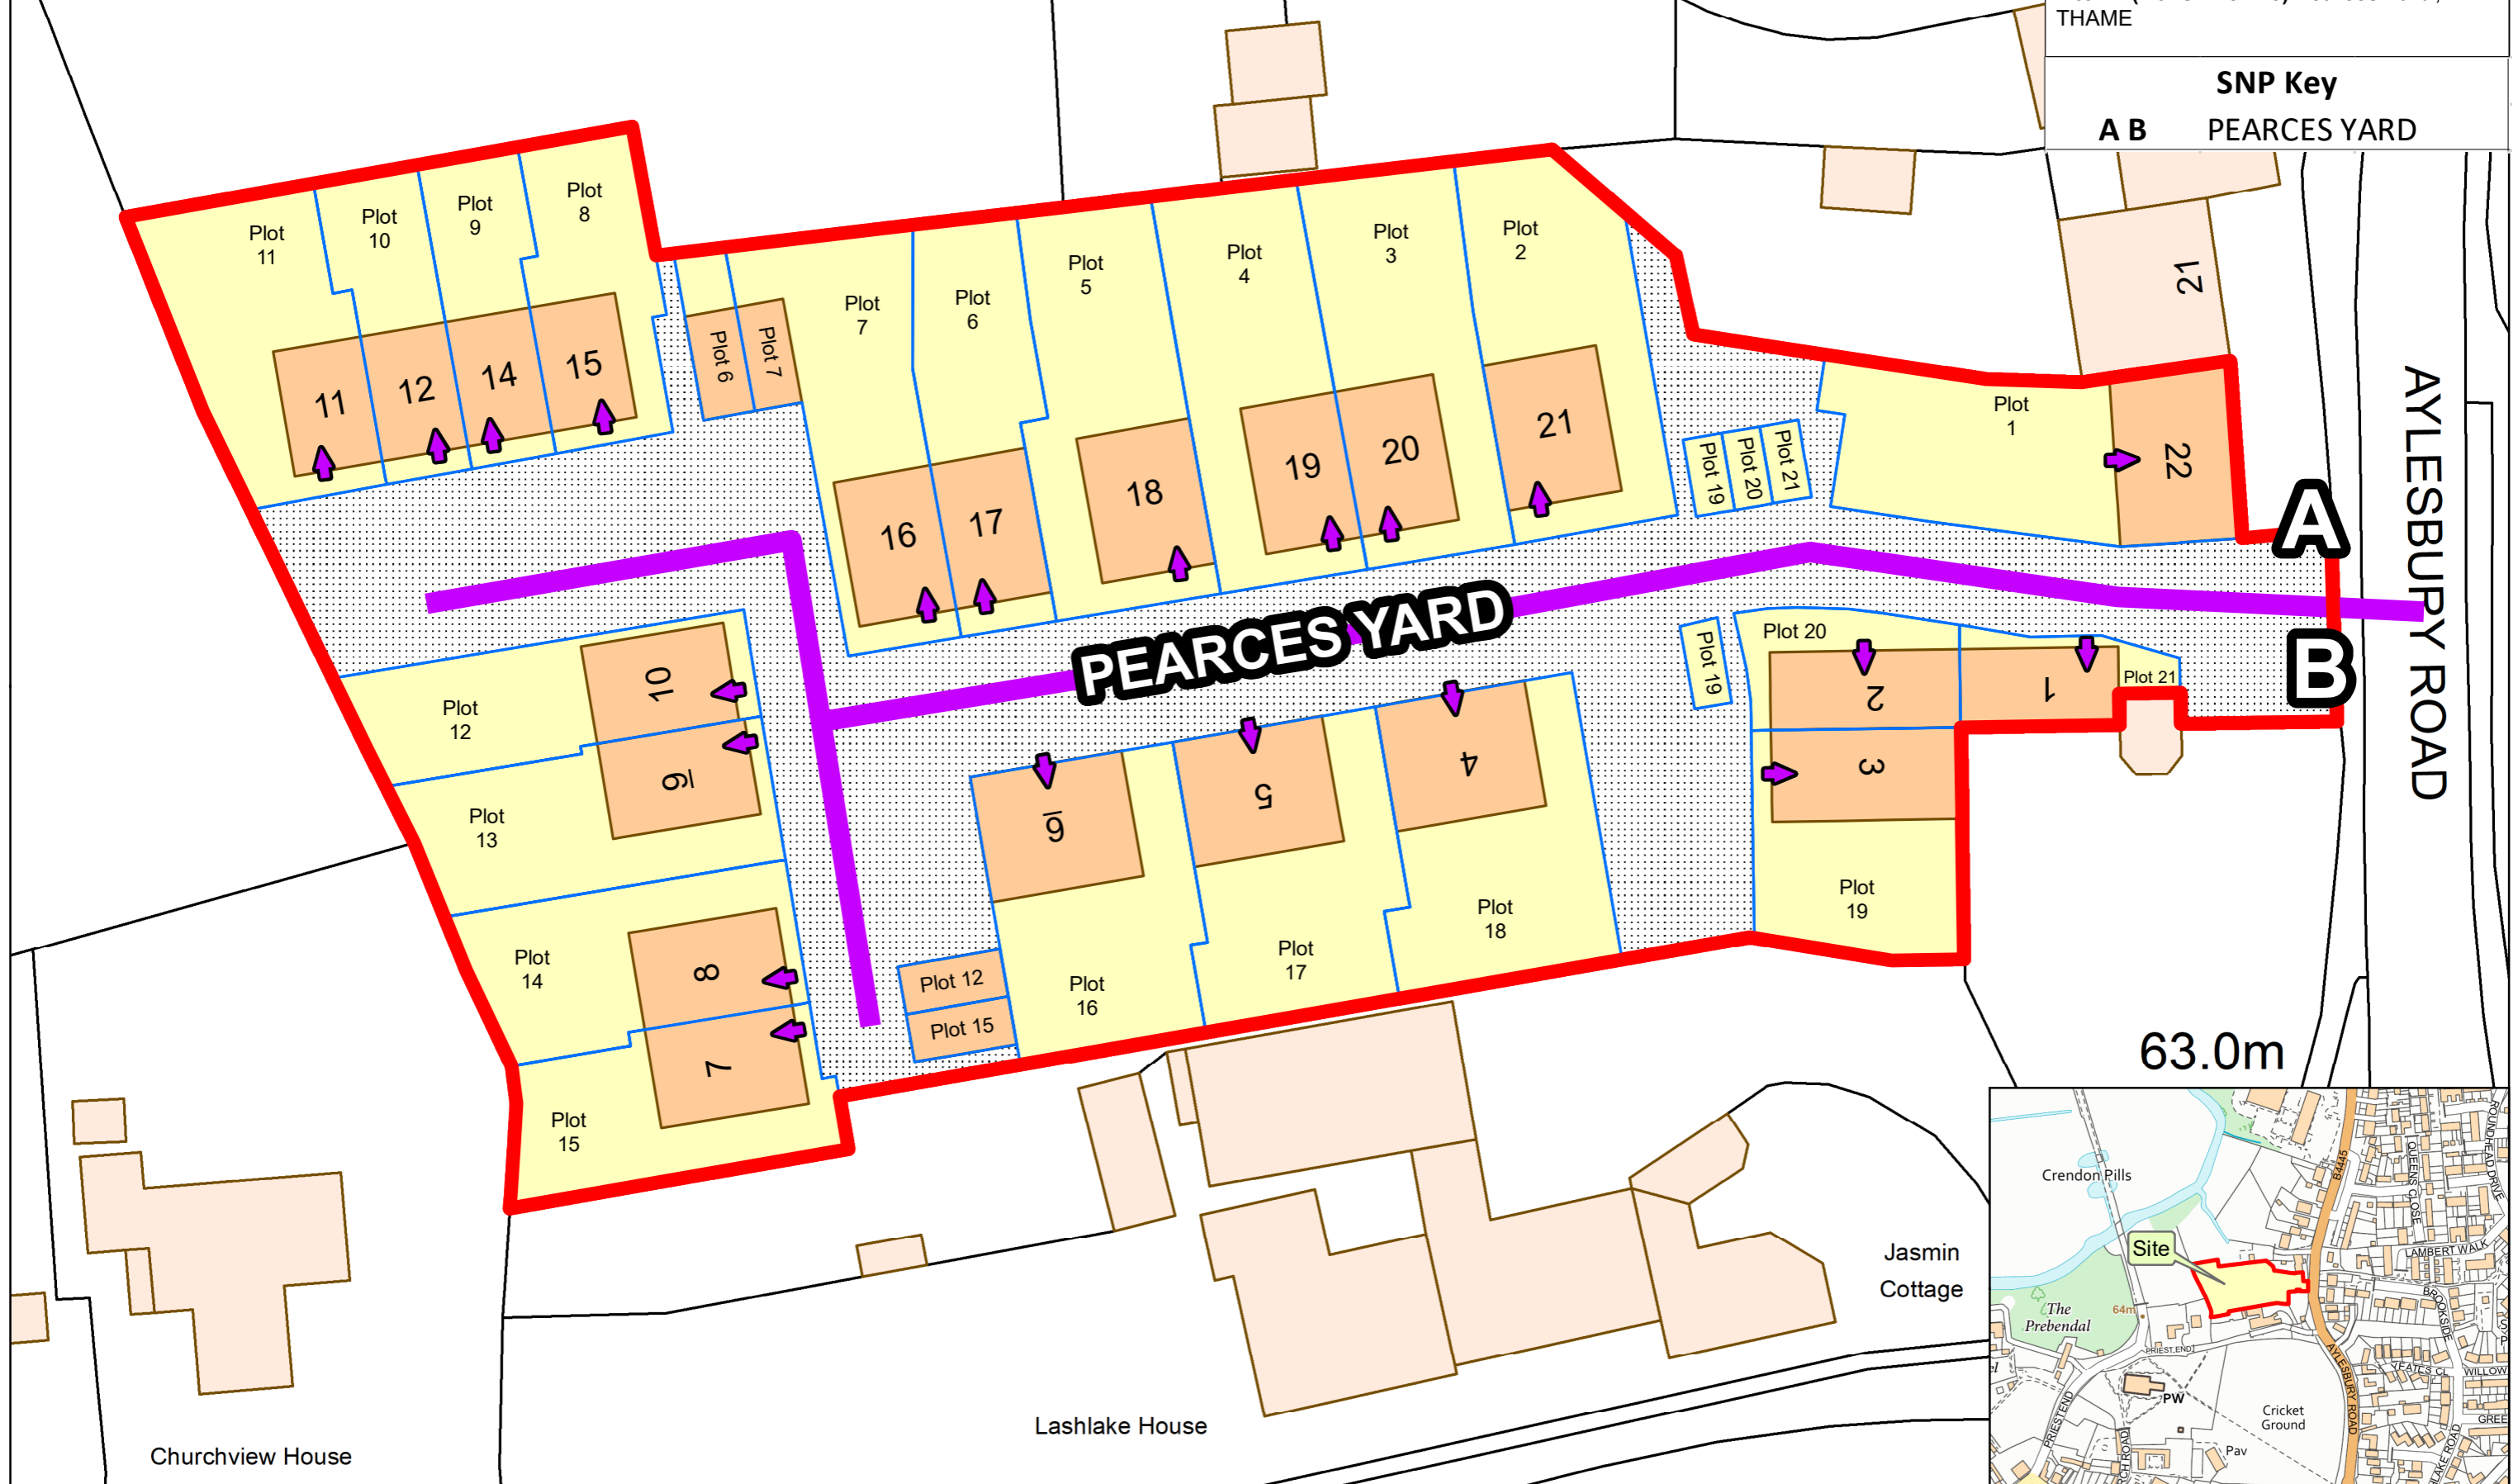

Street Name Plate locations are indicative only. Actual Locations to be determined on site.

Conversion of existing outbuildings to form 4 residential dwellings and erection of 17 new residential dwellings to be street named and numbered :

1 to 22 (Cons Excl. 13) Pearces Yard, THAME

SNP Key
A B PEARCES YARD

63.0m