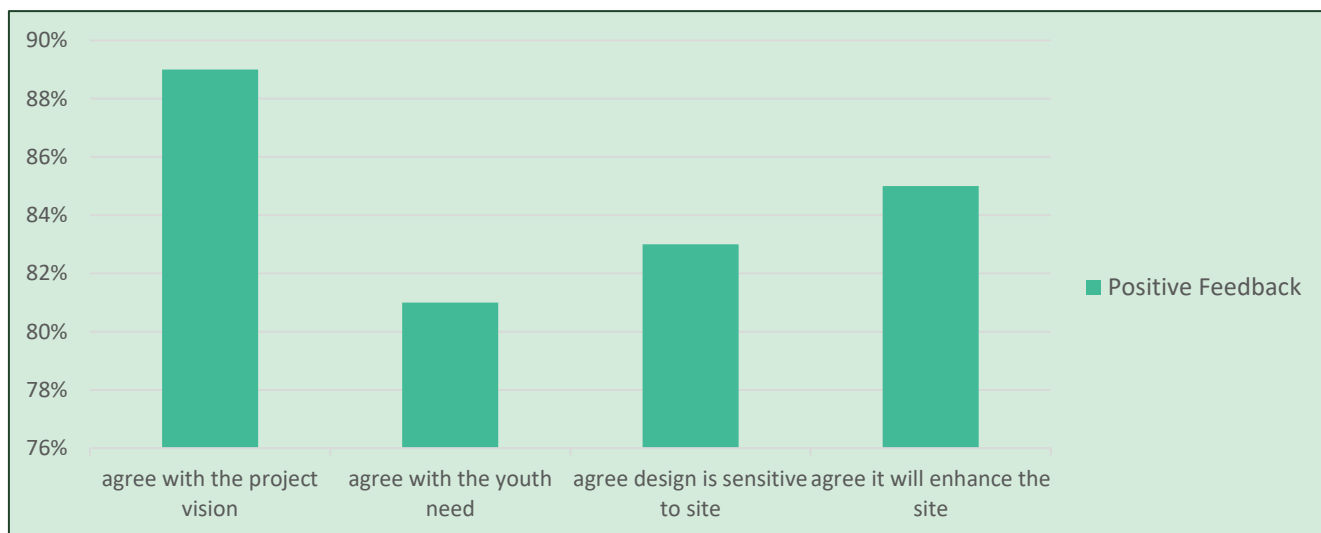

Throughout our journey we have been asking for your opinion – prior to the recent consultation on 19 November 2022 all these groups have already given us valuable feedback:

800 of the 2,200 students at Lord Williams’s School responded	250 responses from the general Thame Community	Park Life
Youth Café	St Joseph’s School	Youth Zone
Air Cadets	John Hampden School	Sport England
Army Cadets	Scouts	Thames Valley Police
Barley Hill School	The Guides	

During our latest consultation we received the following positive feedback: