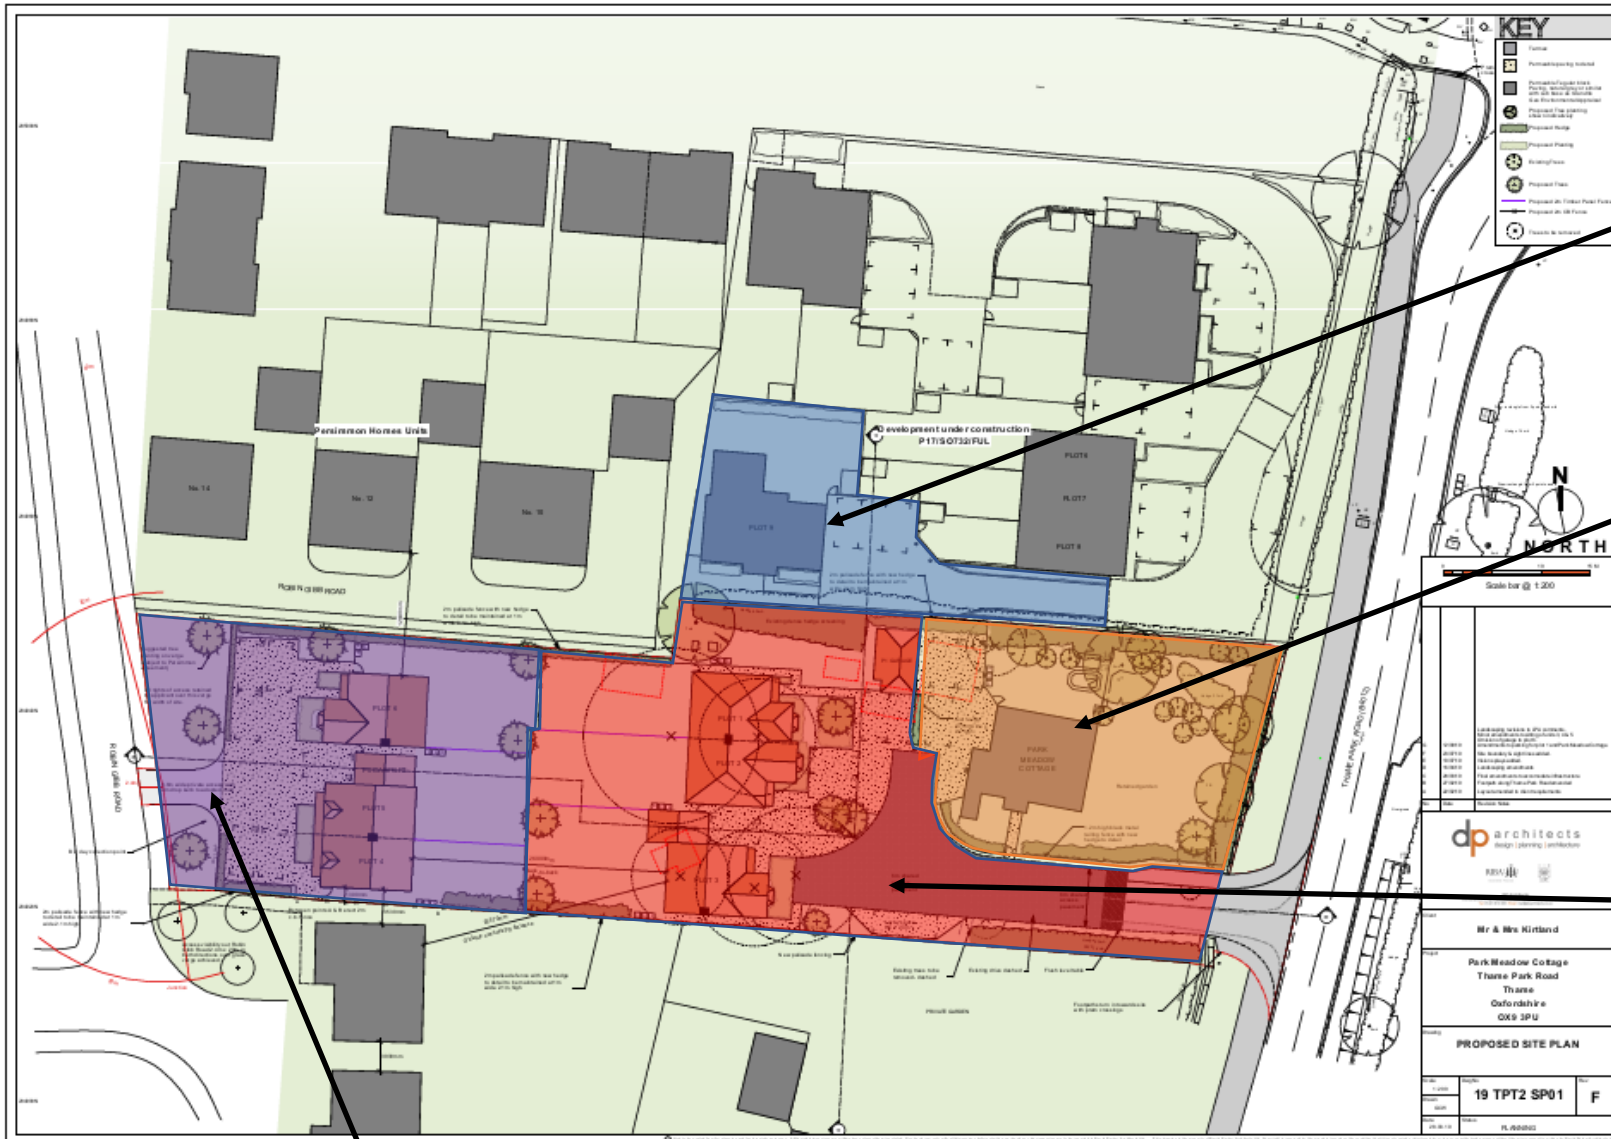

# Robin Gibb Road/Thame Park Road Development – Road/Plot Naming/Numbering Proposals

Already issued with, No.1 Elton Field, Thame.

See Sally-Anne Worsley (South and Vale Council) email 3 April 2019

Existing house 'Park Meadow Cottage', name to remain unchanged but allocated to new access road 'Orchard Lane'

New access road to be named Orchard Lane.

Therefore, the new access road (Orchard Lane) will serve,

- Park Meadow Cottage, and,
- new houses, Numbered 1, 2 and 3.

New access road to be named 'Paddock Lane'.

Therefore, new access road (Paddock Lane) will serve'

- new houses, Numbered 1, 2 and 3.