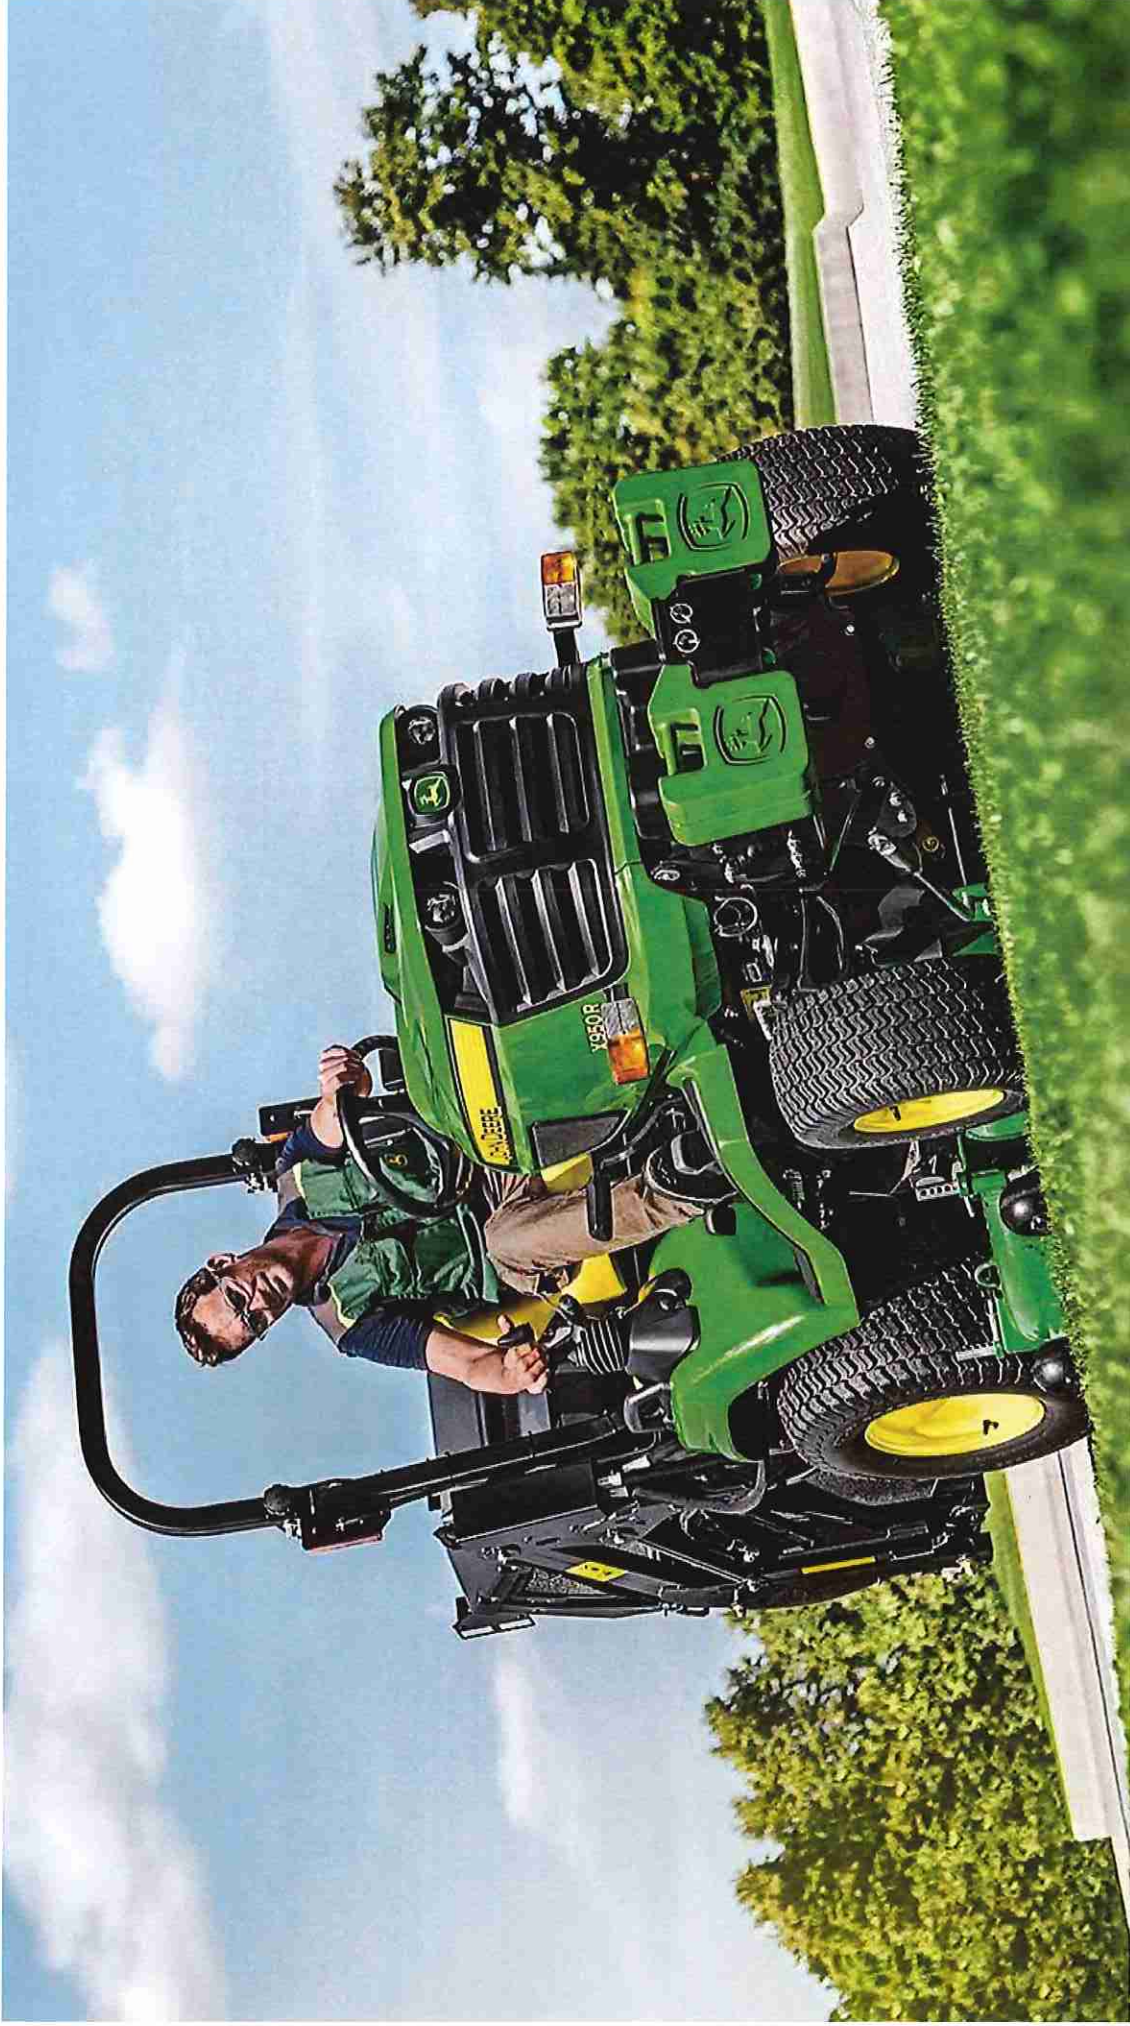

X950R

Diesel Mowing Tractors

- High-torque diesel engine
- Heavy duty wheel motor
- Great ergonomics and intuitive controls

The X950R mowing tractor thrives on hard work. This Rear Discharge Rear Collect model has a rugged steel frame and mower deck for years of trouble-free service. The high-torque diesel engine and heavy duty wheel motors can power across tough terrain all day. And thanks to great ergonomics and intuitive controls, so can operators!